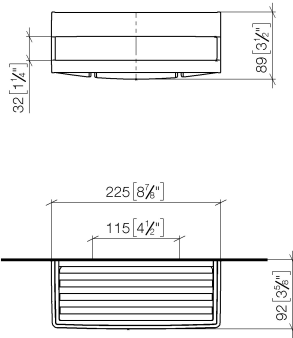

## Shower basket for wall mounting - Chrome

---

83 290 832

- width 225mm
- Height: 89 mm
- Projection: 92 mm

---

 Chrome

83 290 832-00

---

## Shower basket for wall mounting - Chrome

---

83 290 832

mm [inches]