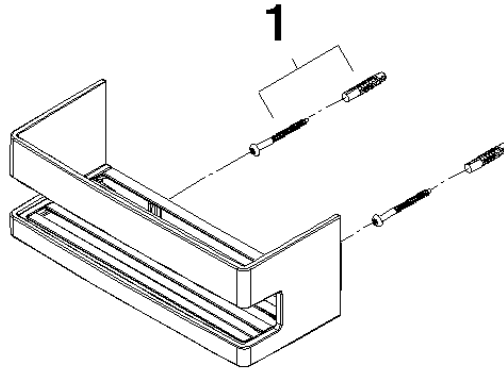

Shower basket for wall mounting - Chrome

83 290 832

Parts for other
finishes can be found
here: [Soft Black](#)

Spare parts list

No.	Item Number	Name	Quantity used	Delivery time
1	05 30 31 025 00 90	fixing set	1	2